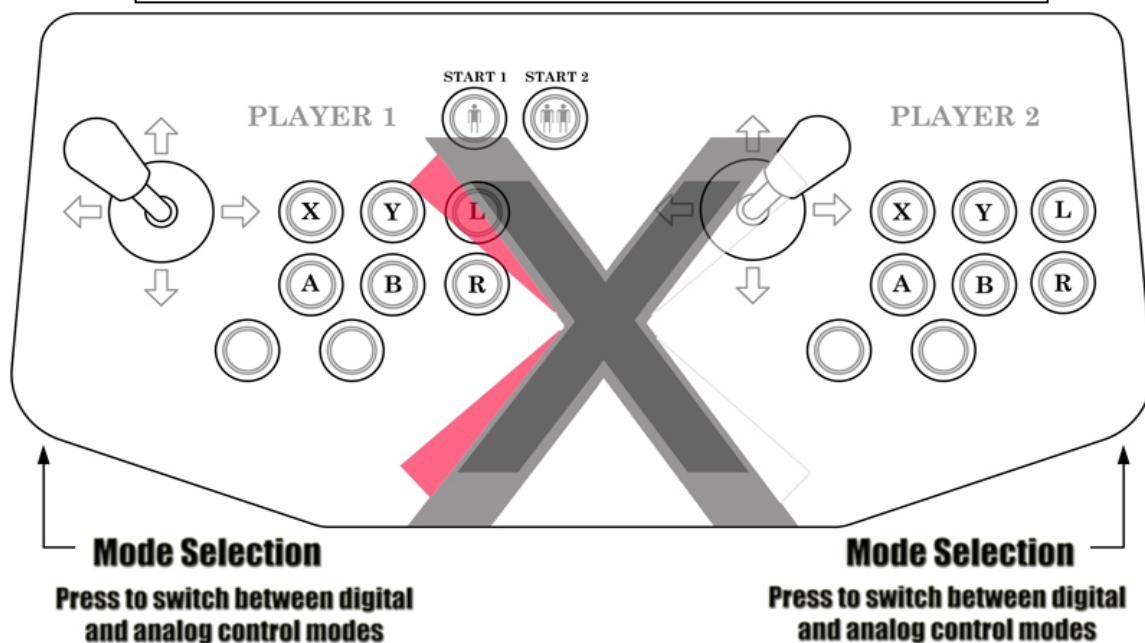

### Console Adapter Directions:

Turn Off Console.

*Damage will result if you do not shut-off first!*

Connect X-Arcade™ to X-Adapter™ via black serial cable.

*Included with X-Arcade™ System*

Connect X-Adapter™ into Dreamcast™.

*X-Arcade™ will work with all 4 player ports.*

### Switching GamePlay Controls

You can switch between digital and analog controls by pressing the side button of X-Arcade.

This will change the Dreamcast input from Digital to Analog.